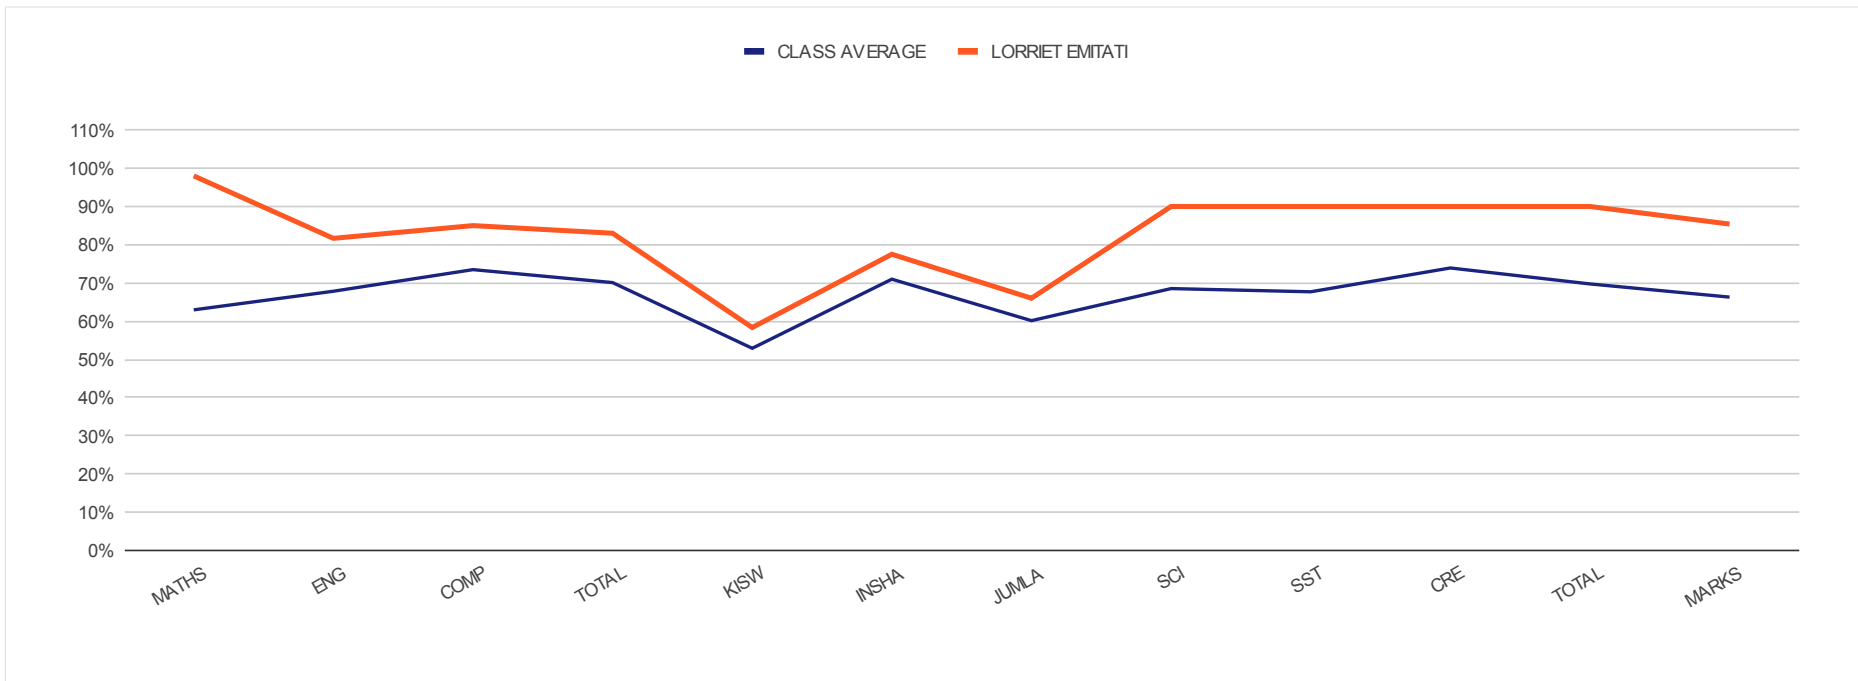

INDIVIDUAL REPORT FOR

KENYA PRIVATE SCHOOLS END - TERM III 4TH EXAMINATION RESULTS

LORRIET EMITATI

LEVEL : CLASS SEVEN

REGULAR PAPERS			MATHS	ENG	COMP	TOTAL	KISW	INSHA	JUMLA	SCI	SST	CRE	TOTAL MARKS	
CLASS AVERAGE	B	66%	63%	68%	73%	70%	53%	71%	60%	69%	68%	74%	70%	66%
LORRIET EMITATI	A	85%	98%	82%	85%	83%	58%	78%	66%	90%	90%	90%	90%	85%