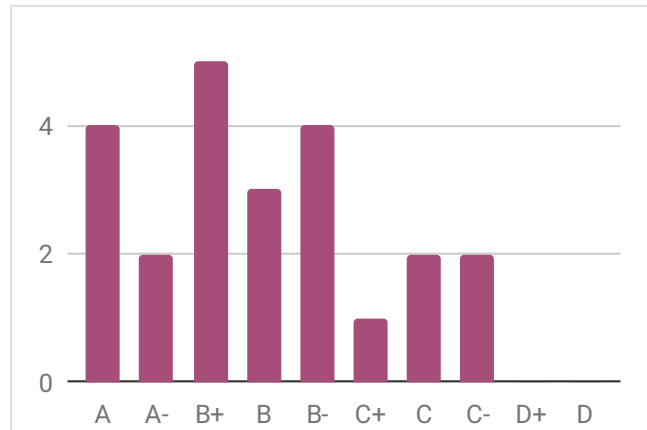

CLASS SEVEN END - TERM III 4TH EXAMINATION DATA REPRESENTATION LOG

GRADING SYSTEM

% Range	Grade	# of students
80 - 100	A	4
75 - 79	A-	2
70 - 74	B+	5
65 - 69	B	3
60 - 64	B-	4
55 - 59	C+	1
45 - 54	C	2
40 - 44	C-	2
35 - 39	D+	0
0 - 34	D	0

GRADE DISTRIBUTION

based on class avg.