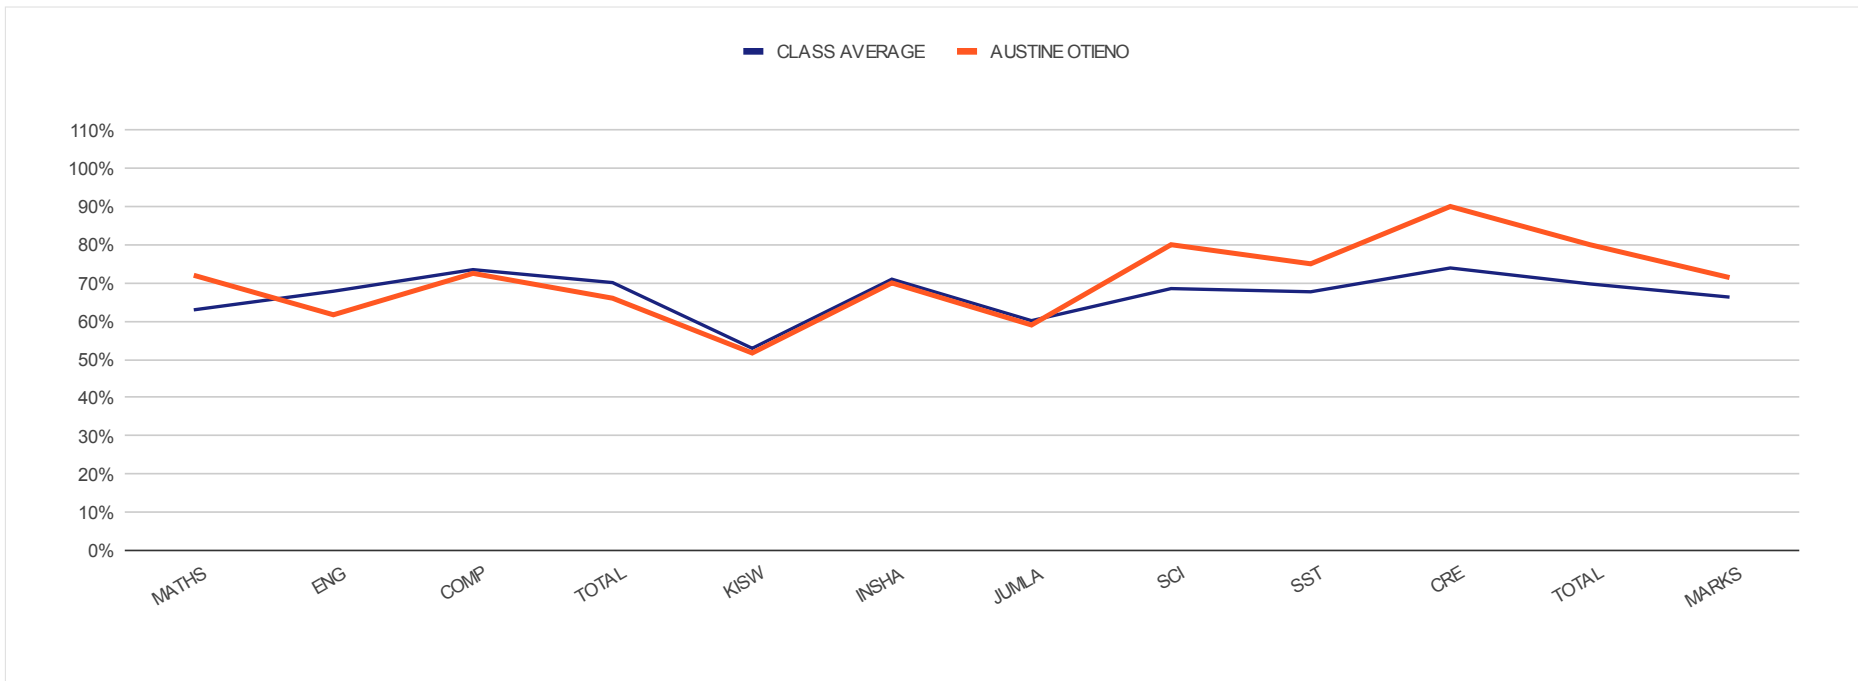

INDIVIDUAL REPORT FOR AUSTINE OTIENO

KENYA PRIVATE SCHOOLS END - TERM III 4TH EXAMINATION RESULTS

LEVEL : CLASS SEVEN

REGULAR PAPERS		MATHS	ENG	COMP	TOTAL	KISW	INSHA	JUMLA	SCI	SST	CRE	TOTAL	MARKS
CLASS AVERAGE	B 66%	63%	68%	73%	70%	53%	71%	60%	69%	68%	74%	70%	66%
AUSTINE OTIENO	B+ 71%	72%	62%	73%	66%	52%	70%	59%	80%	75%	90%	80%	71%