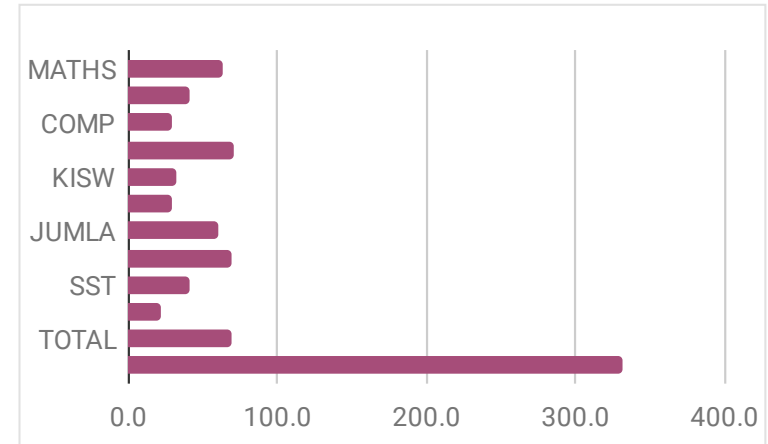

AVERAGE SCORES

per assignment

**LEVEL CLASS SEVEN
2021**

COMPILED BY MR :ODUOR