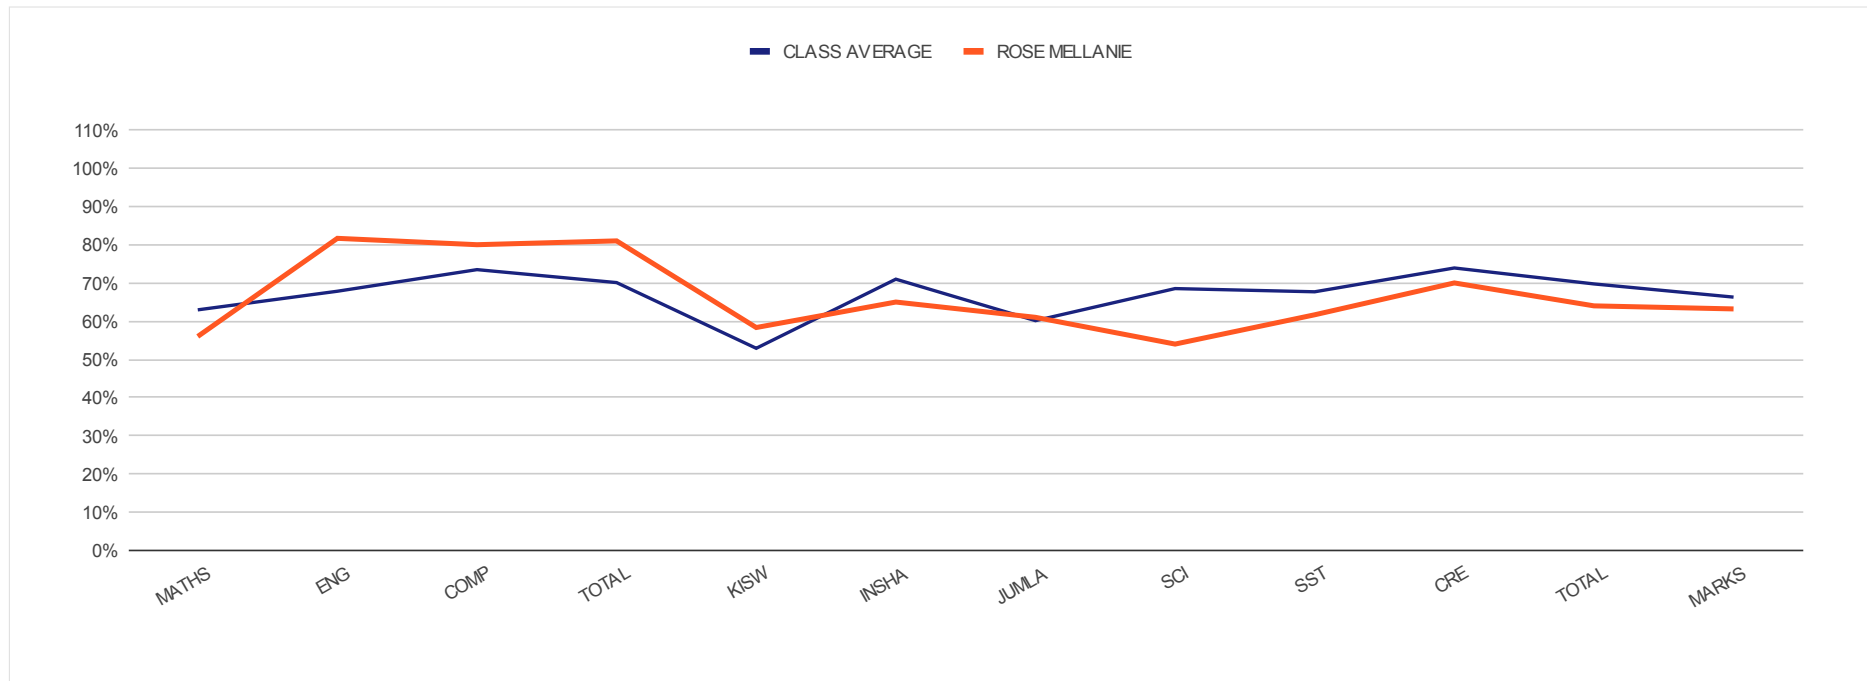

INDIVIDUAL REPORT FOR

KENYA PRIVATE SCHOOLS END - TERM III 4TH EXAMINATION RESULTS

ROSE MELLANIE

LEVEL : CLASS SEVEN

REGULAR PAPERS			MATHS	ENG	COMP	TOTAL	KISW	INSHA	JUMLA	SCI	SST	CRE	TOTAL MARKS	
CLASS AVERAGE	B	66%	63%	68%	73%	70%	53%	71%	60%	69%	68%	74%	70%	66%
ROSE MELLANIE	B-	63%	56%	82%	80%	81%	58%	65%	61%	54%	62%	70%	64%	63%