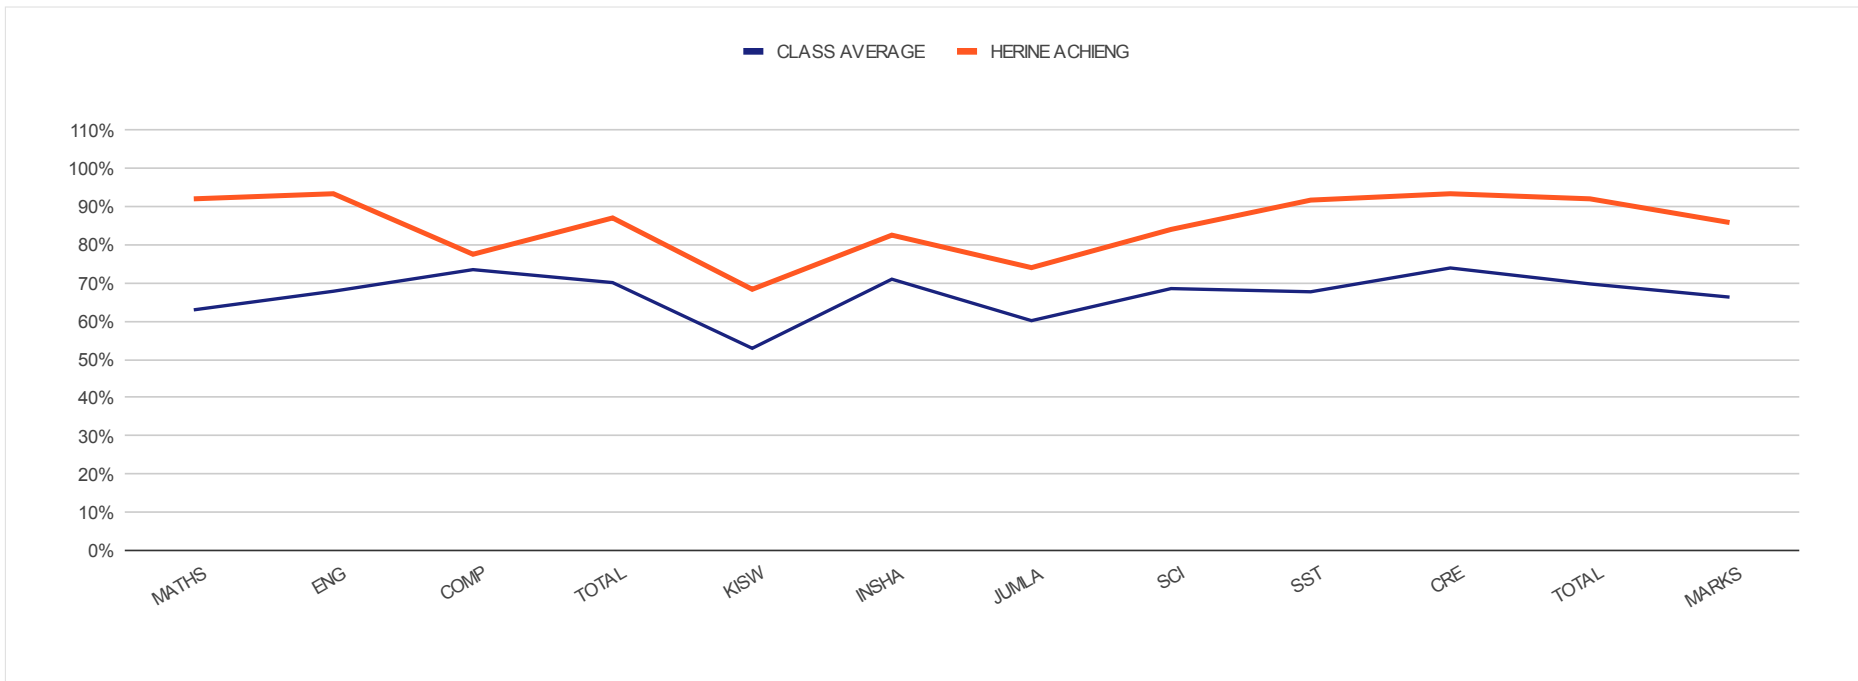

INDIVIDUAL REPORT FOR **HERINE ACHIENG**

KENYA PRIVATE SCHOOLS END - TERM III 4TH EXAMINATION RESULTS

LEVEL : CLASS SEVEN

REGULAR PAPERS			MATHS	ENG	COMP	TOTAL	KISW	INSHA	JUMLA	SCI	SST	CRE	TOTAL MARKS	
CLASS AVERAGE	B	66%	63%	68%	73%	70%	53%	71%	60%	69%	68%	74%	70%	66%
HERINE ACHIENG	A	86%	92%	93%	78%	87%	68%	83%	74%	84%	92%	93%	92%	86%