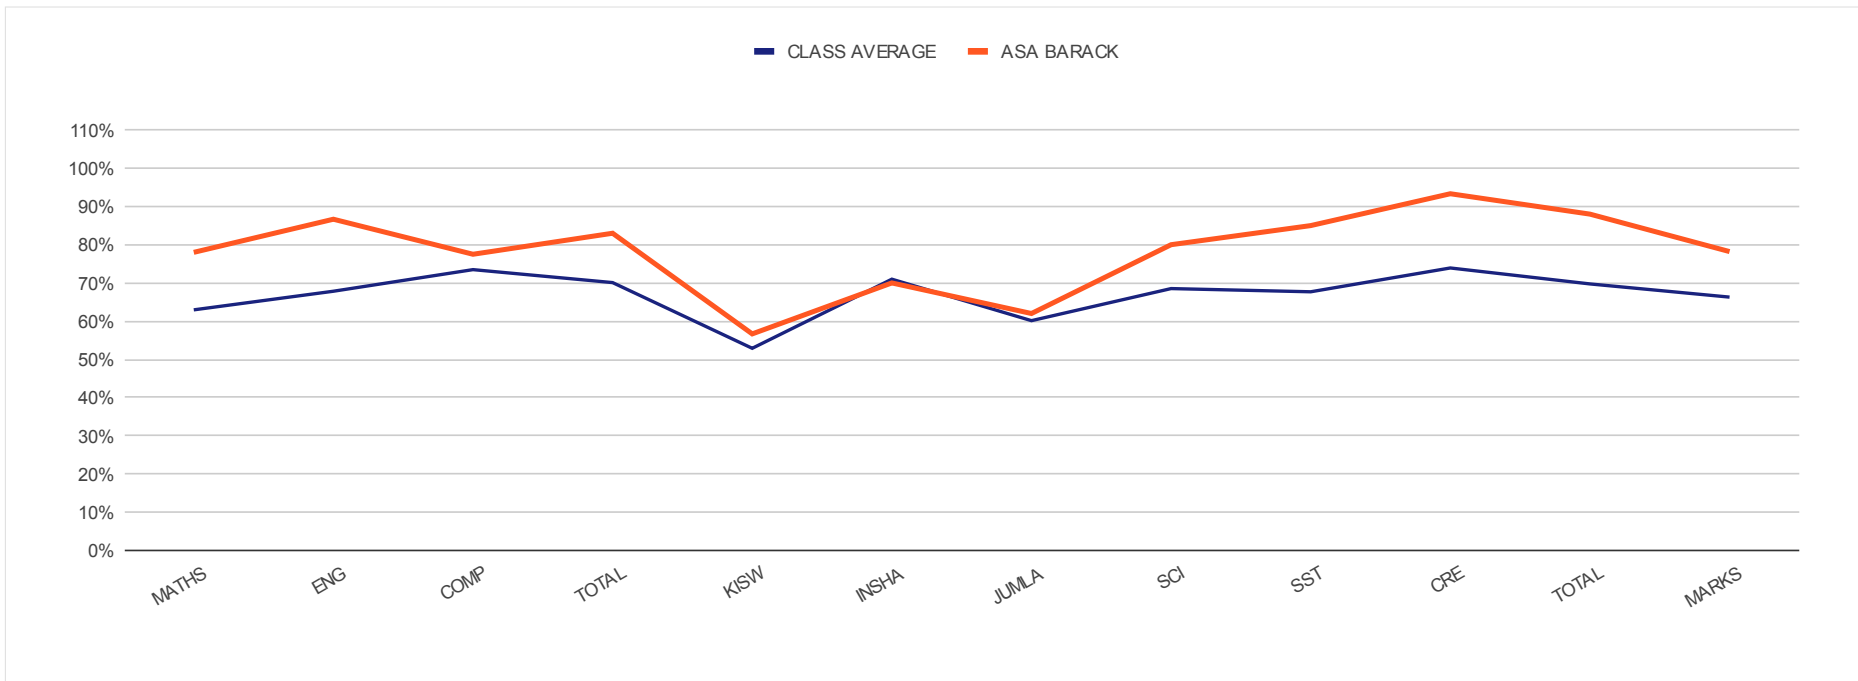

INDIVIDUAL REPORT FOR ASA BARACK

KENYA PRIVATE SCHOOLS END - TERM III 4TH EXAMINATION RESULTS

LEVEL : CLASS SEVEN

REGULAR PAPERS		MATHS	ENG	COMP	TOTAL	KISW	INSHA	JUMLA	SCI	SST	CRE	TOTAL MARKS	
CLASS AVERAGE	B 66%	63%	68%	73%	70%	53%	71%	60%	69%	68%	74%	70%	66%
ASA BARACK	A- 78%	78%	87%	78%	83%	57%	70%	62%	80%	85%	93%	88%	78%