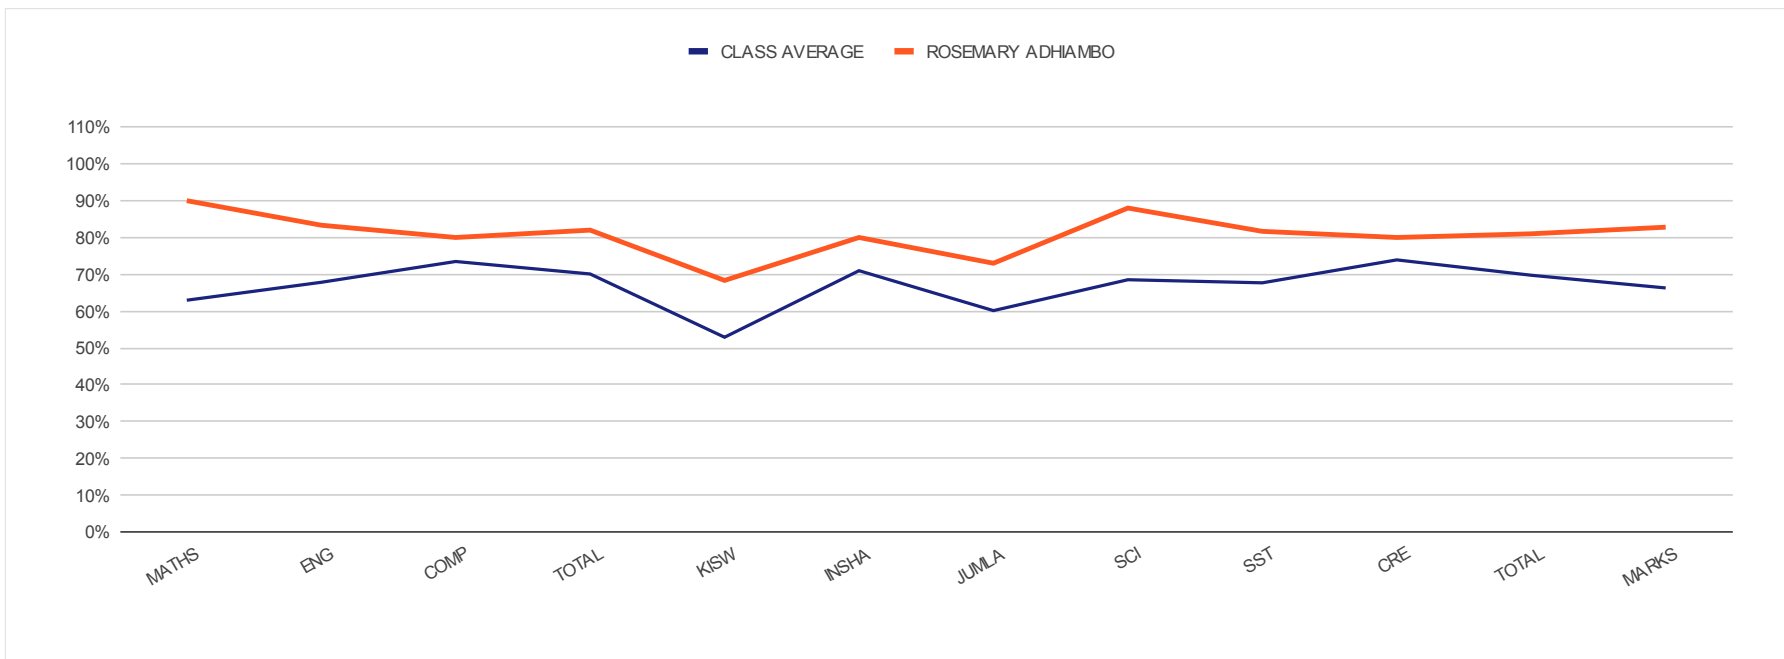

INDIVIDUAL REPORT FOR ROSEMARY ADHIAMBO

KENYA PRIVATE SCHOOLS END - TERM III 4TH EXAMINATION RESULTS

LEVEL : CLASS SEVEN

REGULAR PAPERS			MATHS	ENG	COMP	TOTAL	KISW	INSHA	JUMLA	SCI	SST	CRE	TOTAL MARKS	
CLASS AVERAGE	B	66%	63%	68%	73%	70%	53%	71%	60%	69%	68%	74%	70%	66%
ROSEMARY ADHIAMBO	A	83%	90%	83%	80%	82%	68%	80%	73%	88%	82%	80%	81%	83%