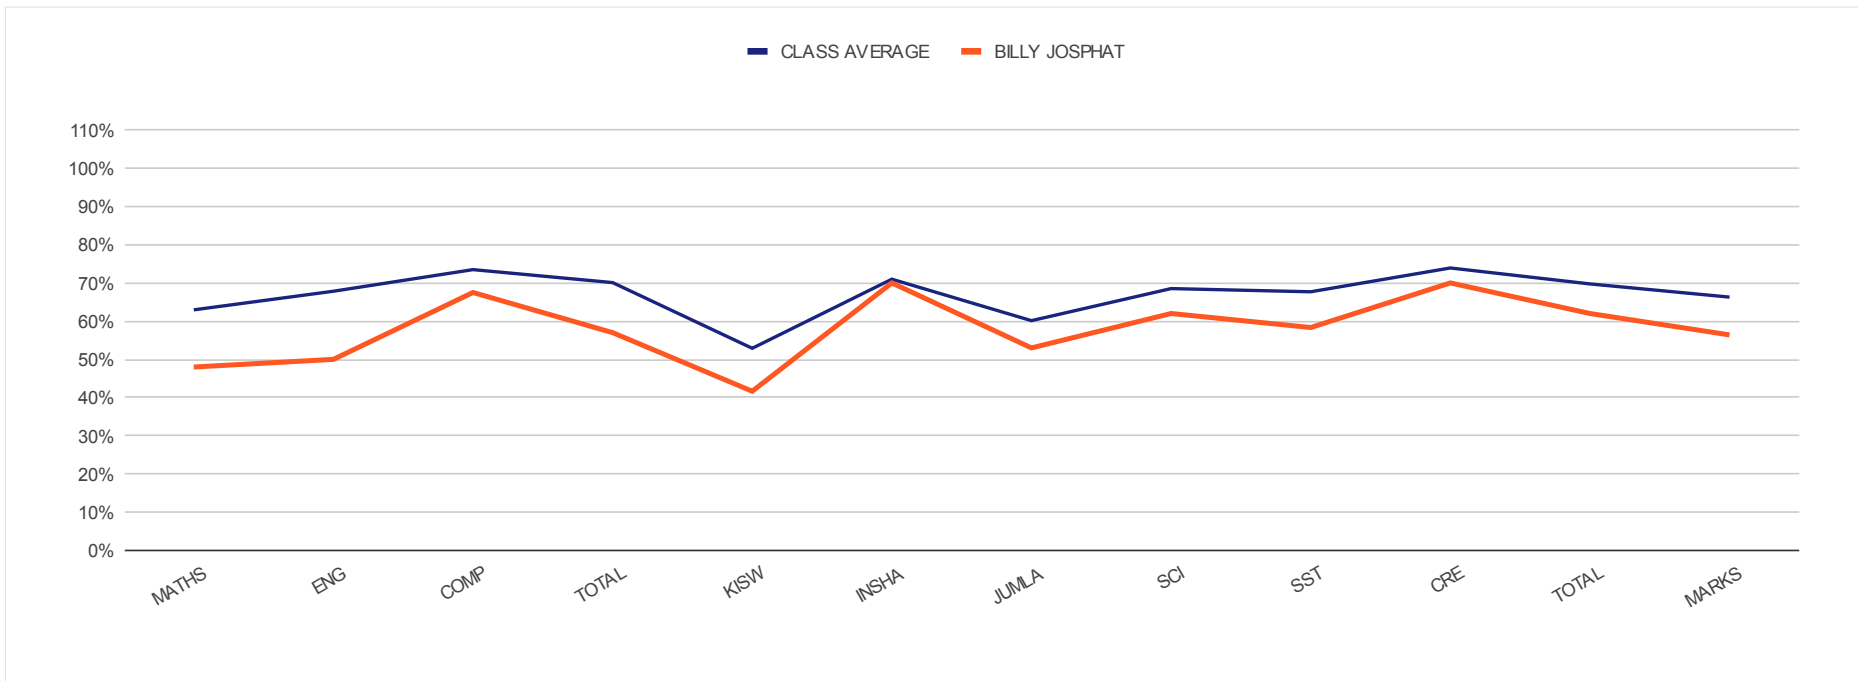

INDIVIDUAL REPORT FOR

KENYA PRIVATE SCHOOLS END - TERM III 4TH EXAMINATION RESULTS

BILLY JOSPHAT

LEVEL : CLASS SEVEN

REGULAR PAPERS	MATHS	ENG	COMP	TOTAL	KISW	INSHA	JUMLA	SCI	SST	CRE	TOTAL MARKS		
CLASS AVERAGE	B 66%	63%	68%	73%	70%	53%	71%	60%	69%	68%	74%	70%	66%
BILLY JOSPHAT	C+ 56%	48%	50%	68%	57%	42%	70%	53%	62%	58%	70%	62%	56%