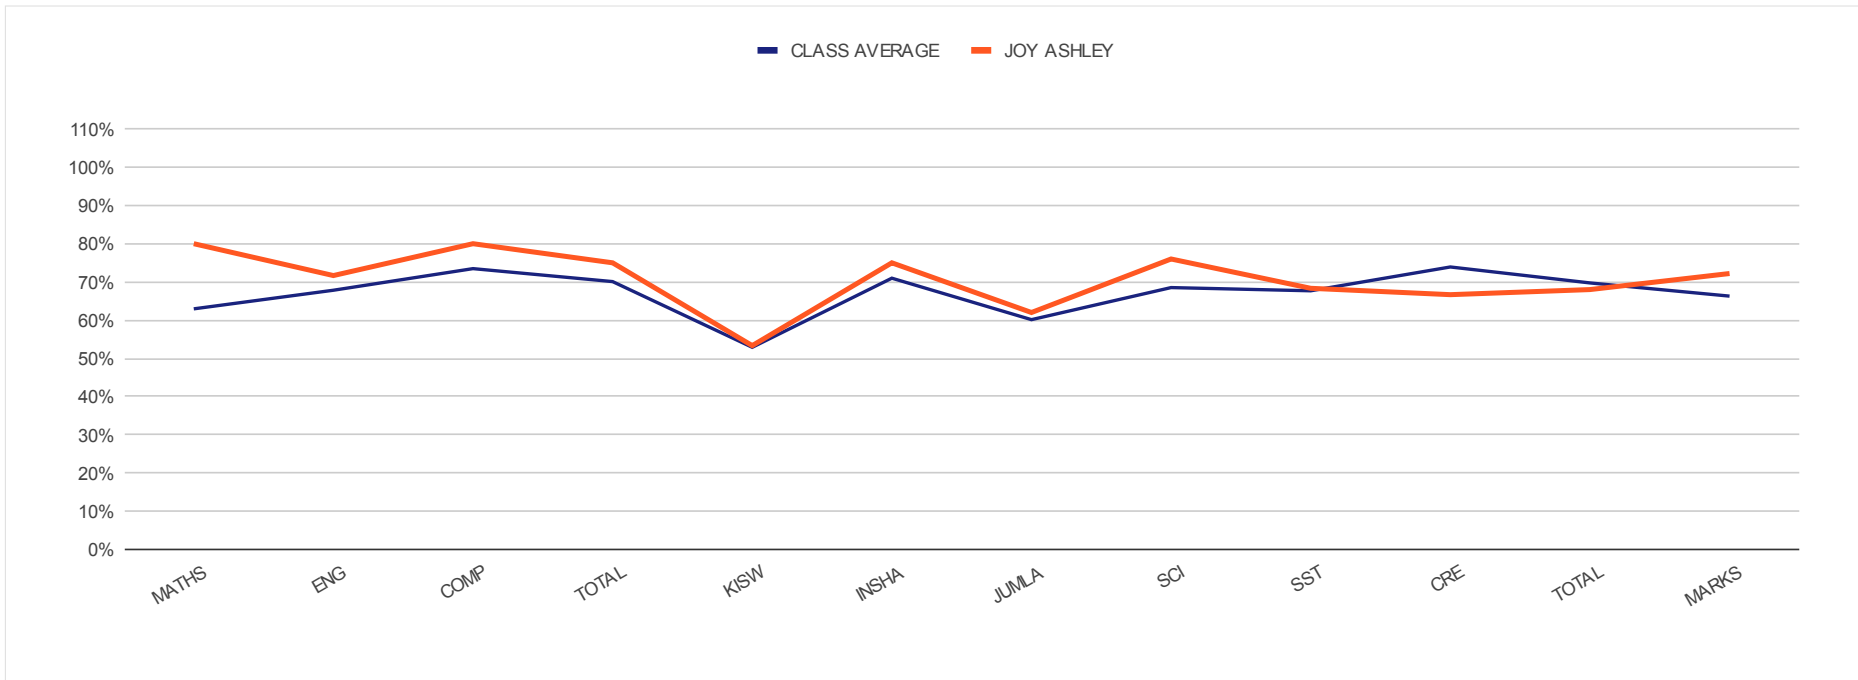

INDIVIDUAL REPORT FOR JOY ASHLEY

KENYA PRIVATE SCHOOLS END - TERM III 4TH EXAMINATION RESULTS

LEVEL : CLASS SEVEN

REGULAR PAPERS	MATHS	ENG	COMP	TOTAL	KISW	INSHA	JUMLA	SCI	SST	CRE	TOTAL MARKS		
CLASS AVERAGE	B 66%	63%	68%	73%	70%	53%	71%	60%	69%	68%	74%	70%	66%
JOY ASHLEY	B+ 72%	80%	72%	80%	75%	53%	75%	62%	76%	68%	67%	68%	72%