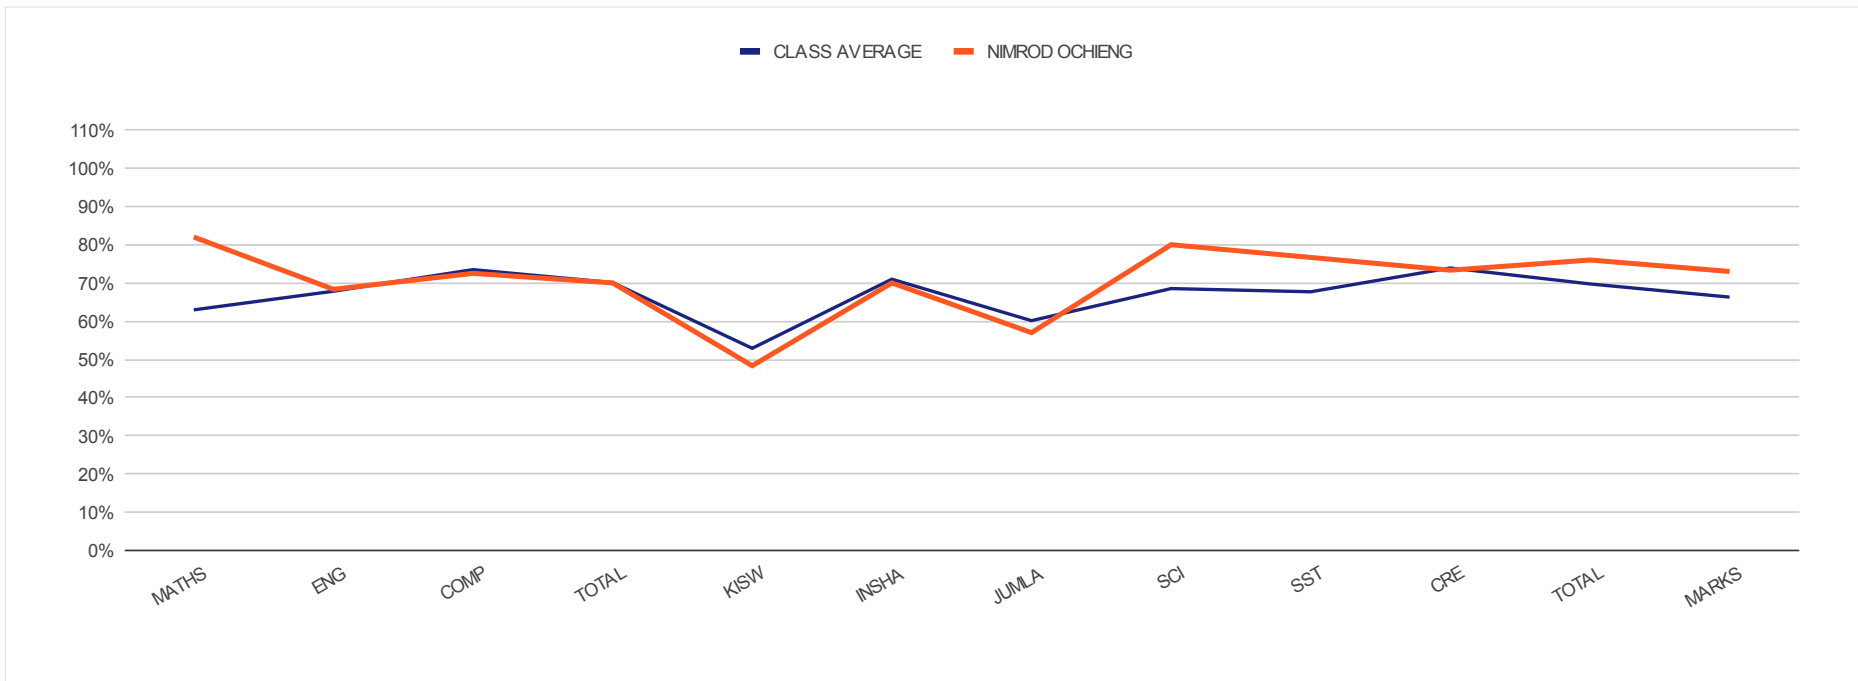

INDIVIDUAL REPORT FOR NIMROD OCHIENG

KENYA PRIVATE SCHOOLS END - TERM III 4TH EXAMINATION RESULTS

LEVEL : CLASS SEVEN

REGULAR PAPERS	MATHS	ENG	COMP	TOTAL	KISW	INSHA	JUMLA	SCI	SST	CRE	TOTAL MARKS			
CLASS AVERAGE	B	66%	63%	68%	73%	70%	53%	71%	60%	69%	68%	74%	70%	66%
NIMROD OCHIENG	B+	73%	82%	68%	73%	70%	48%	70%	57%	80%	77%	73%	76%	73%