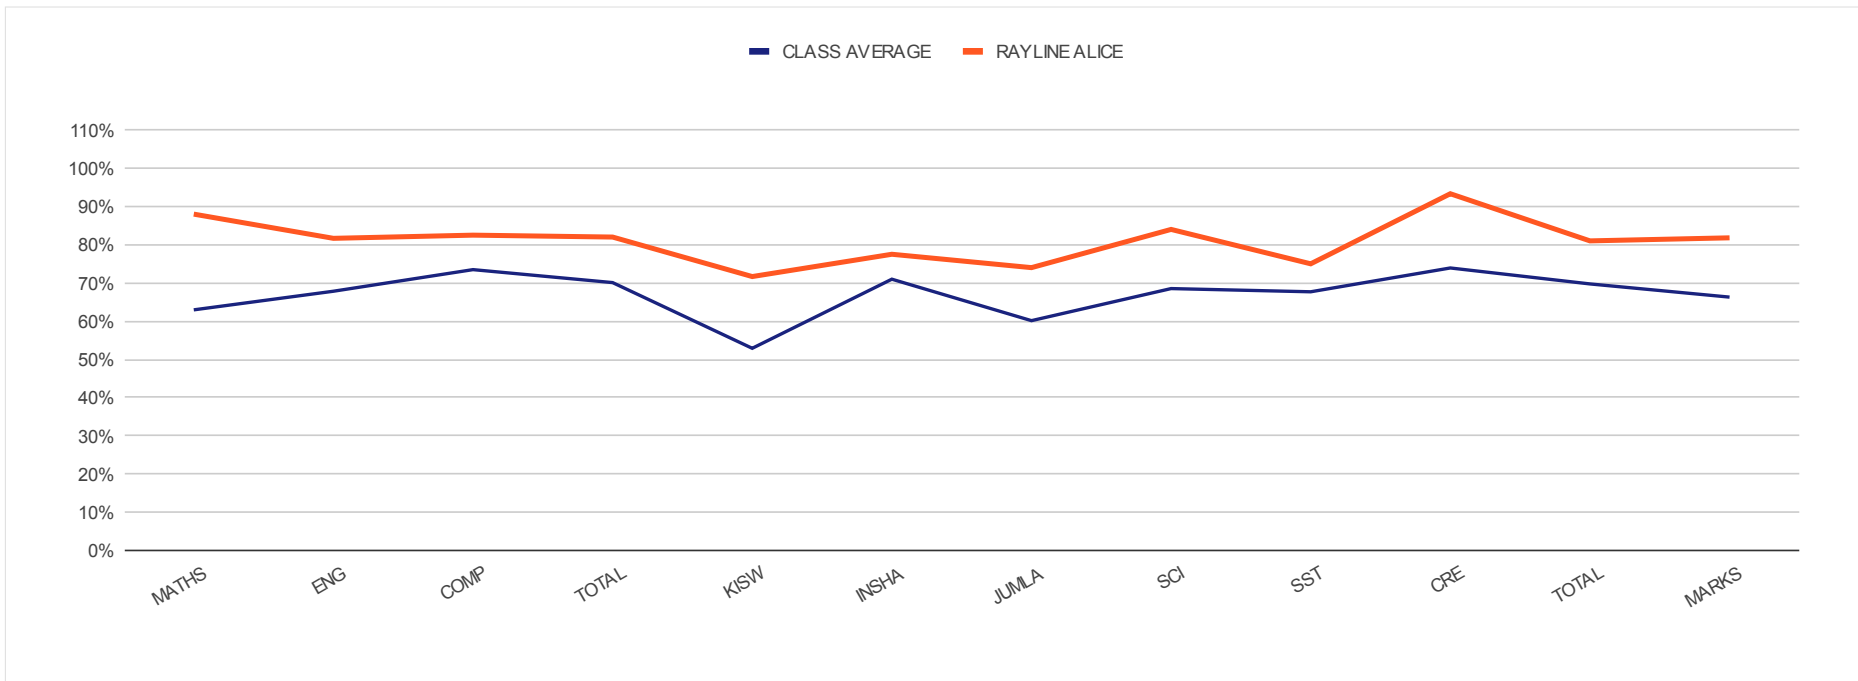

INDIVIDUAL REPORT FOR RAYLINE ALICE

KENYA PRIVATE SCHOOLS END - TERM III 4TH EXAMINATION RESULTS

LEVEL : CLASS SEVEN

REGULAR PAPERS			MATHS	ENG	COMP	TOTAL	KISW	INSHA	JUMLA	SCI	SST	CRE	TOTAL MARKS	
CLASS AVERAGE	B	66%	63%	68%	73%	70%	53%	71%	60%	69%	68%	74%	70%	66%
RAYLINE ALICE	A	82%	88%	82%	83%	82%	72%	78%	74%	84%	75%	93%	81%	82%