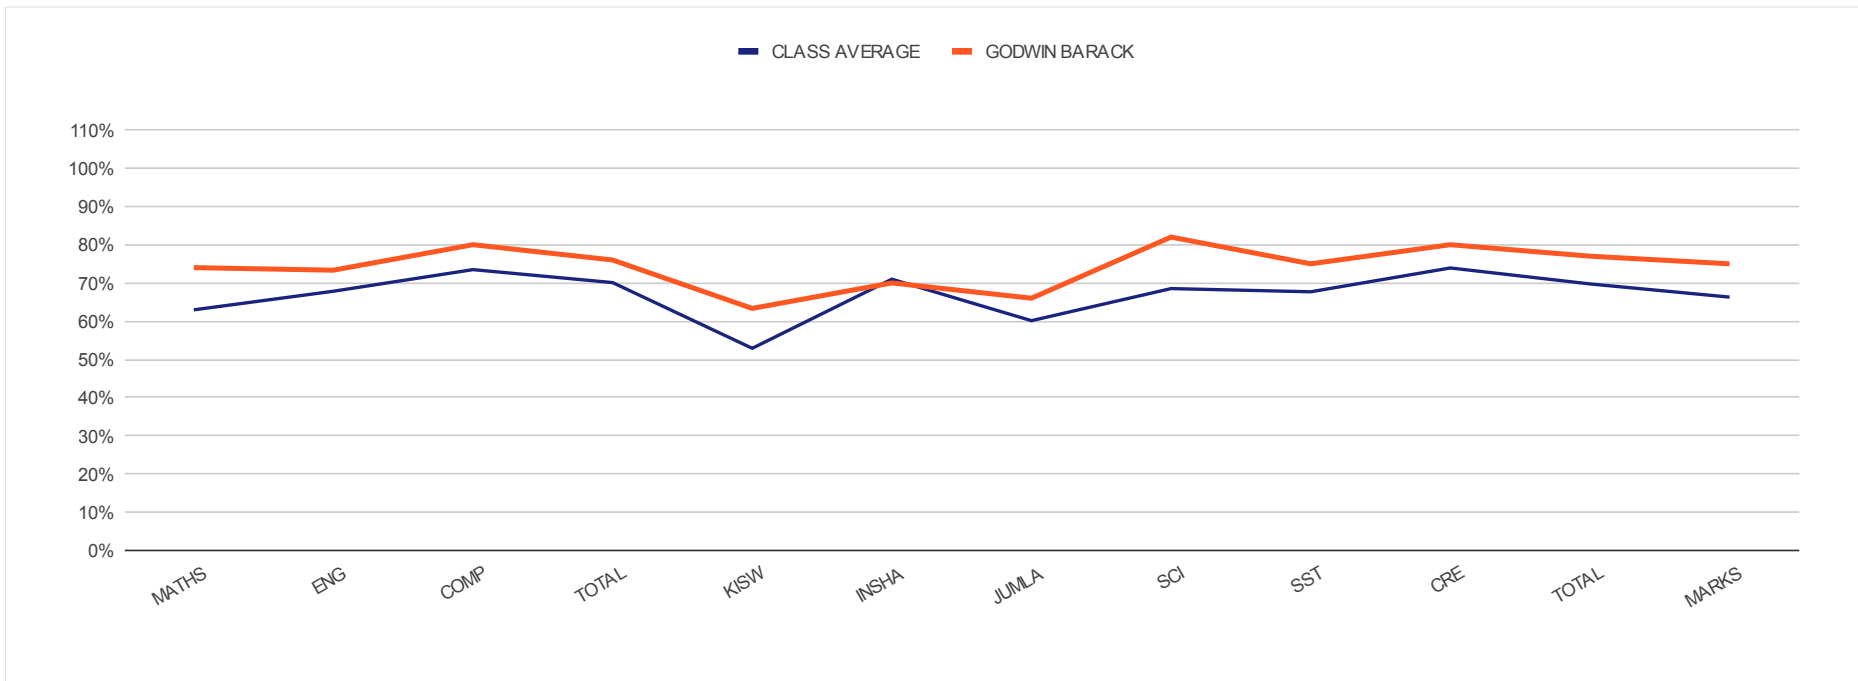

INDIVIDUAL REPORT FOR GODWIN BARACK

KENYA PRIVATE SCHOOLS END - TERM III 4TH EXAMINATION RESULTS

LEVEL : CLASS SEVEN

REGULAR PAPERS			MATHS	ENG	COMP	TOTAL	KISW	INSHA	JUMLA	SCI	SST	CRE	TOTAL MARKS	
CLASS AVERAGE	B	66%	63%	68%	73%	70%	53%	71%	60%	69%	68%	74%	70%	66%
GODWIN BARACK	A-	75%	74%	73%	80%	76%	63%	70%	66%	82%	75%	80%	77%	75%