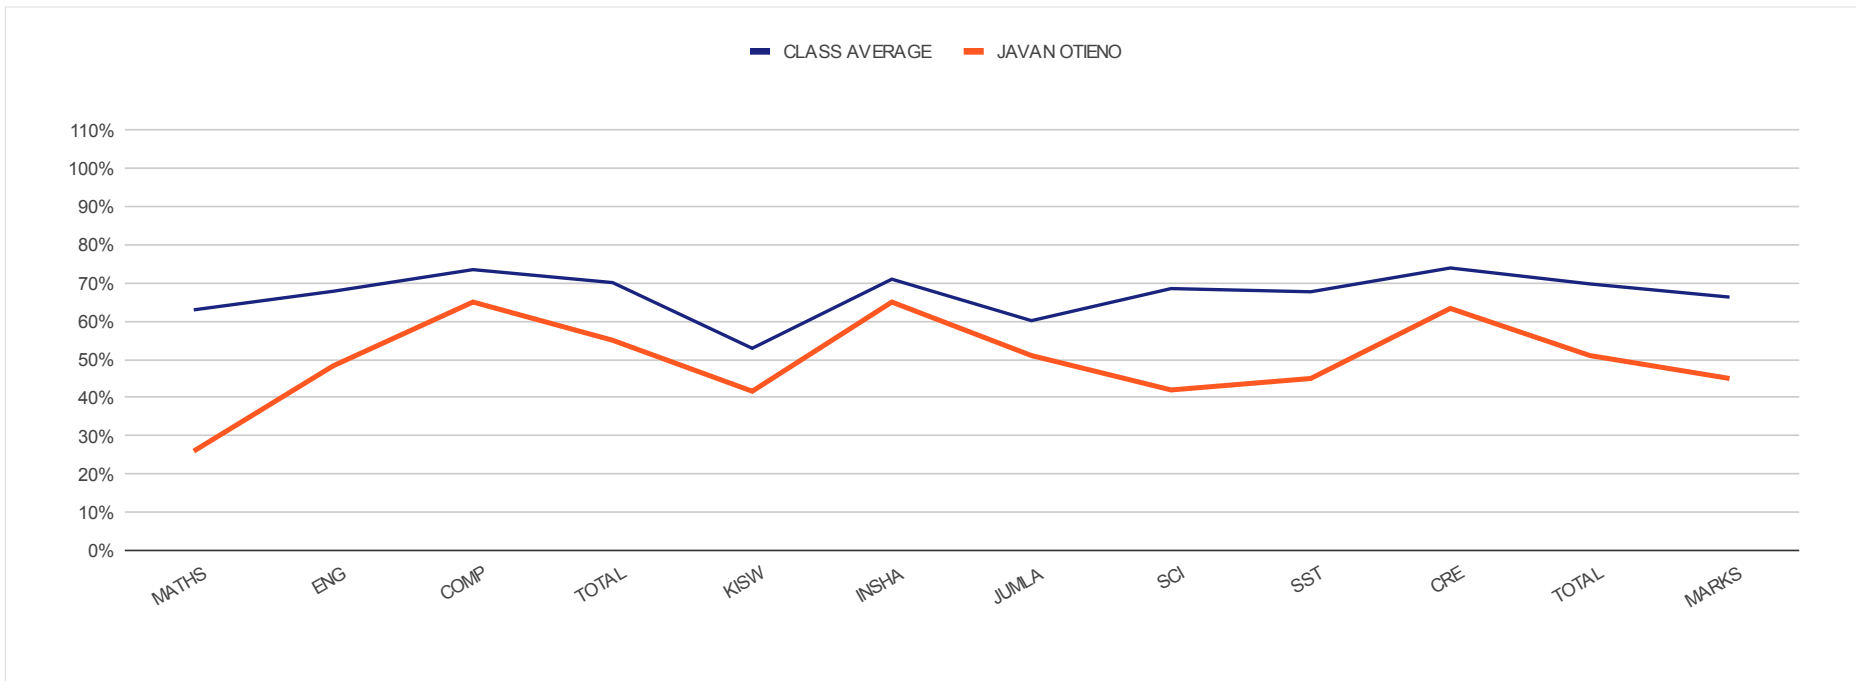

INDIVIDUAL REPORT FOR

KENYA PRIVATE SCHOOLS END - TERM III 4TH EXAMINATION RESULTS

JAVAN OTIENO

LEVEL : CLASS SEVEN

REGULAR PAPERS	MATHS	ENG	COMP	TOTAL	KISW	INSHA	JUMLA	SCI	SST	CRE	TOTAL MARKS			
CLASS AVERAGE	B	66%	63%	68%	73%	70%	53%	71%	60%	69%	68%	74%	70%	66%
JAVAN OTIENO	C	45%	26%	48%	65%	55%	42%	65%	51%	42%	45%	63%	51%	45%