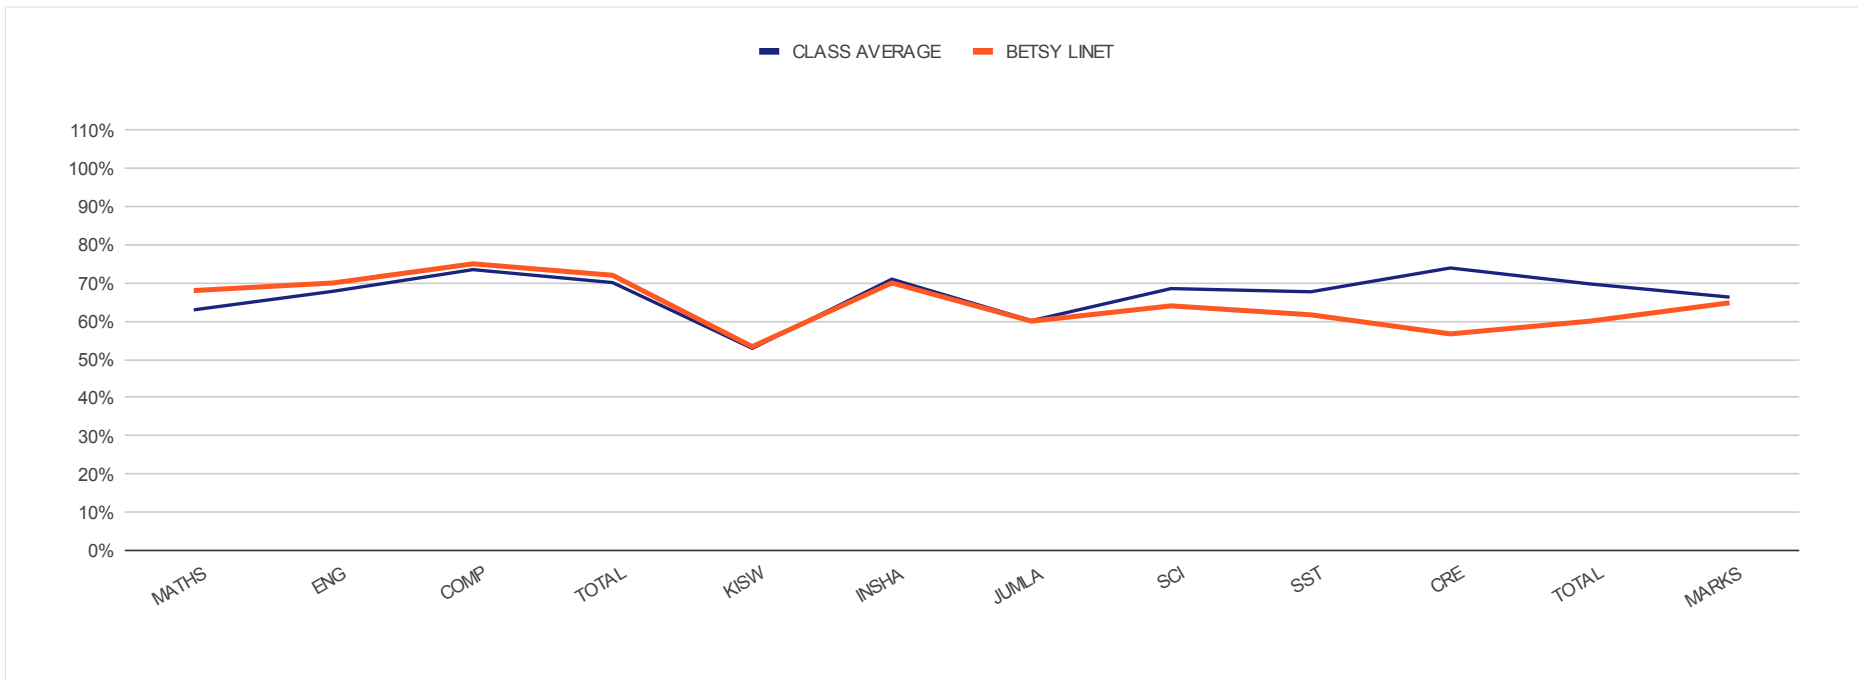

INDIVIDUAL REPORT FOR BETSY LINET

KENYA PRIVATE SCHOOLS END - TERM III 4TH EXAMINATION RESULTS

LEVEL : CLASS SEVEN

REGULAR PAPERS		MATHS	ENG	COMP	TOTAL	KISW	INSHA	JUMLA	SCI	SST	CRE	TOTAL MARKS	
CLASS AVERAGE	B 66%	63%	68%	73%	70%	53%	71%	60%	69%	68%	74%	70%	66%
BETSY LINET	B 65%	68%	70%	75%	72%	53%	70%	60%	64%	62%	57%	60%	65%