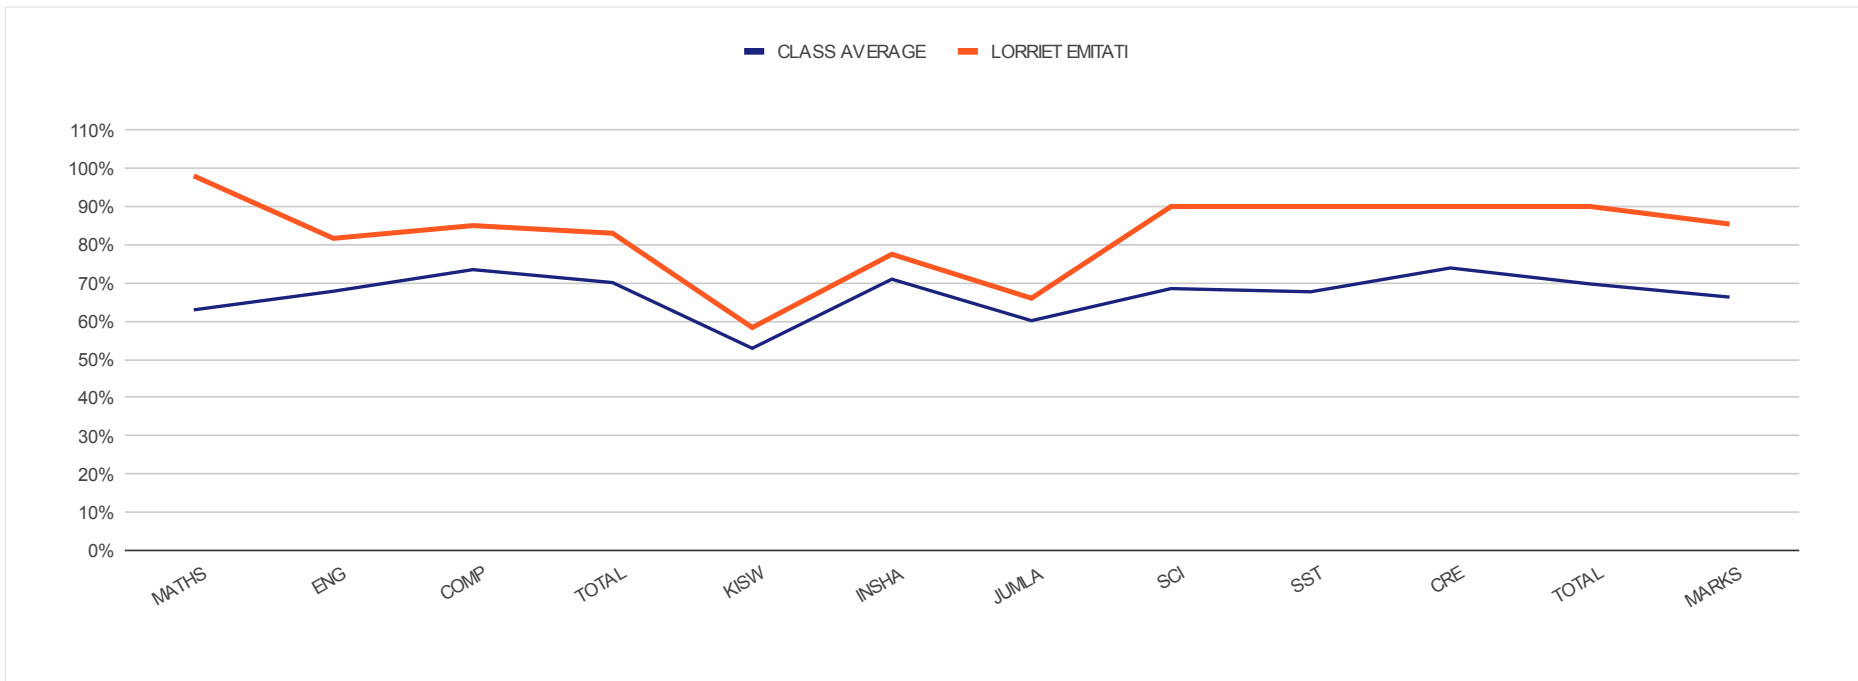

INDIVIDUAL REPORT FOR

KENYA PRIVATE SCHOOLS END - TERM III 4TH EXAMINATION RESULTS

LORRIET EMITATI

LEVEL : CLASS SEVEN

REGULAR PAPERS	MATHS	ENG	COMP	TOTAL	KISW	INSHA	JUMLA	SCI	SST	CRE	TOTAL MARKS			
CLASS AVERAGE	B	66%	63%	68%	73%	70%	53%	71%	60%	69%	68%	74%	70%	66%
LORRIET EMITATI	A	85%	98%	82%	85%	83%	58%	78%	66%	90%	90%	90%	90%	85%