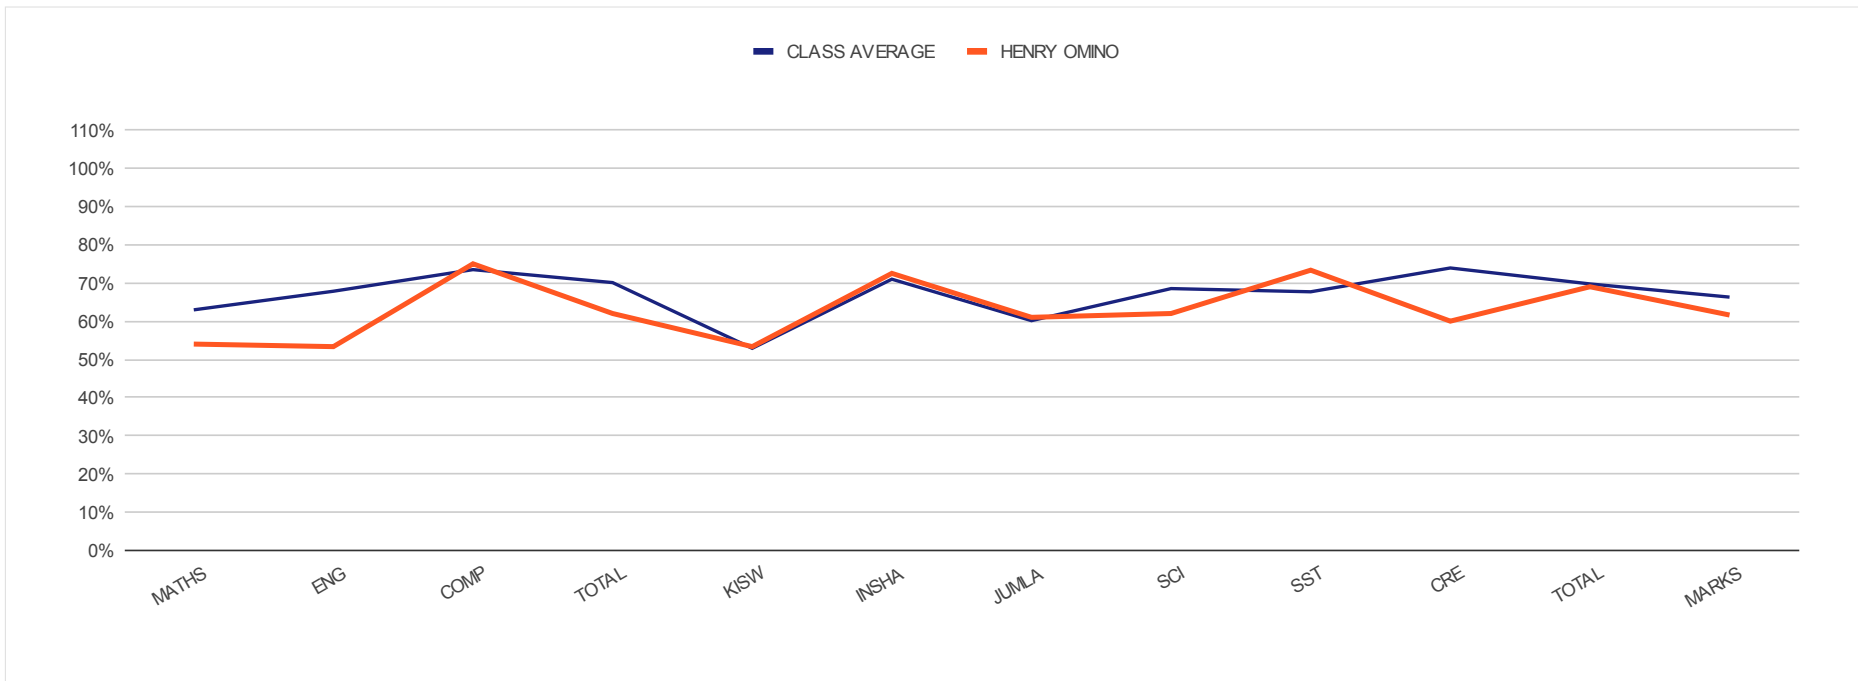

INDIVIDUAL REPORT FOR

KENYA PRIVATE SCHOOLS END - TERM III 4TH EXAMINATION RESULTS

HENRY OMINO

LEVEL : CLASS SEVEN

REGULAR PAPERS	MATHS	ENG	COMP	TOTAL	KISW	INSHA	JUMLA	SCI	SST	CRE	TOTAL MARKS		
CLASS AVERAGE	B 66%	63%	68%	73%	70%	53%	71%	60%	69%	68%	74%	70%	66%
HENRY OMINO	B- 62%	54%	53%	75%	62%	53%	73%	61%	62%	73%	60%	69%	62%