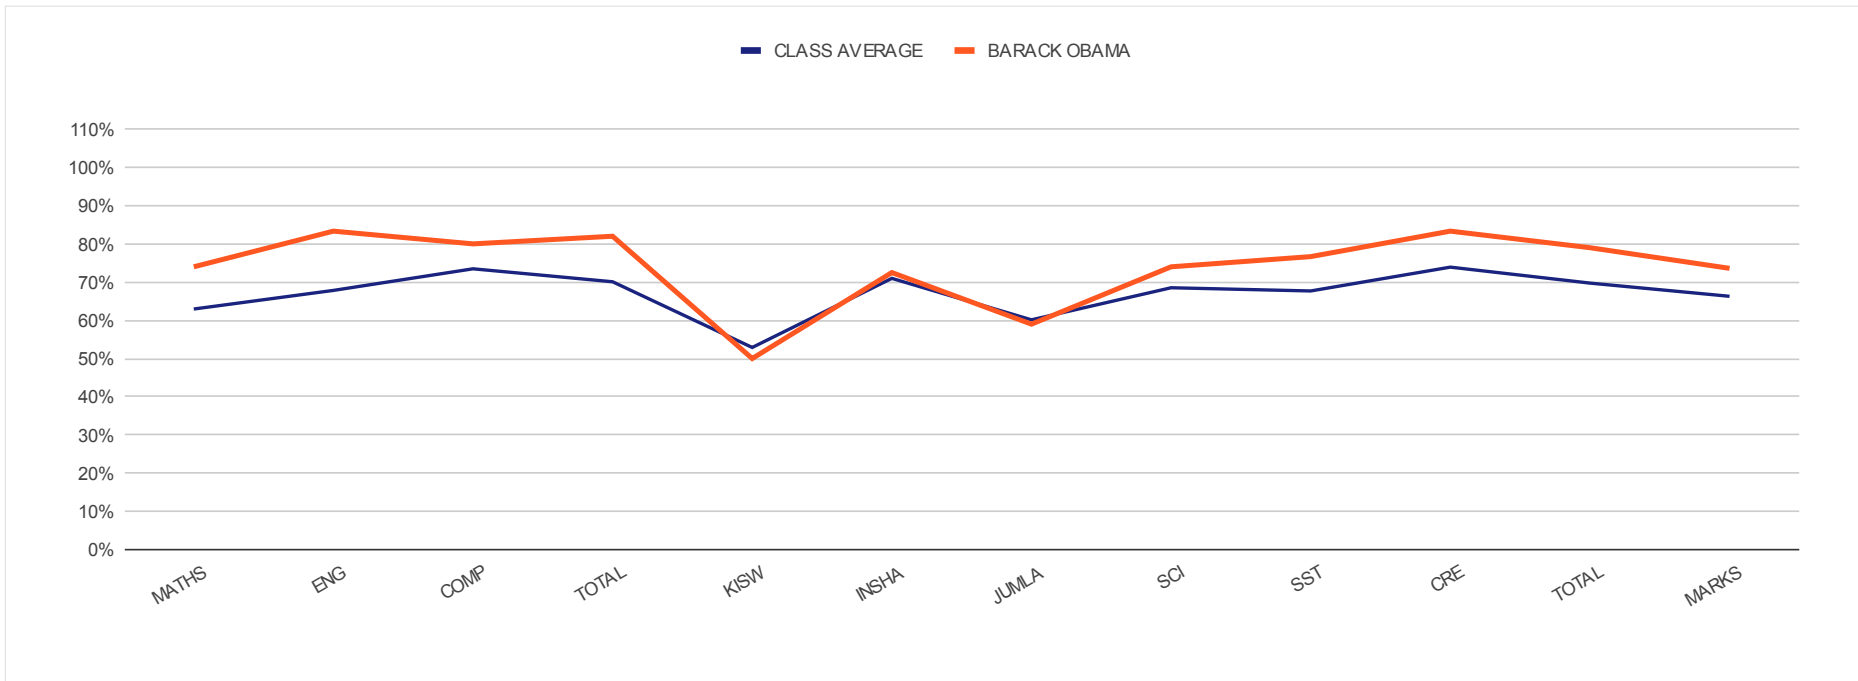

INDIVIDUAL REPORT FOR
BARACK OBAMA

KENYA PRIVATE SCHOOLS END - TERM III 4TH EXAMINATION RESULTS

CLASS OF 2022

LEVEL : CLASS SEVEN

REGULAR PAPERS			MATHS	ENG	COMP	TOTAL	KISW	INSHA	JUMLA	SCI	SST	CRE	TOTAL MARKS	
CLASS AVERAGE	B	66%	63%	68%	73%	70%	53%	71%	60%	69%	68%	74%	70%	66%
BARACK OBAMA	B+	74%	74%	83%	80%	82%	50%	73%	59%	74%	77%	83%	79%	74%