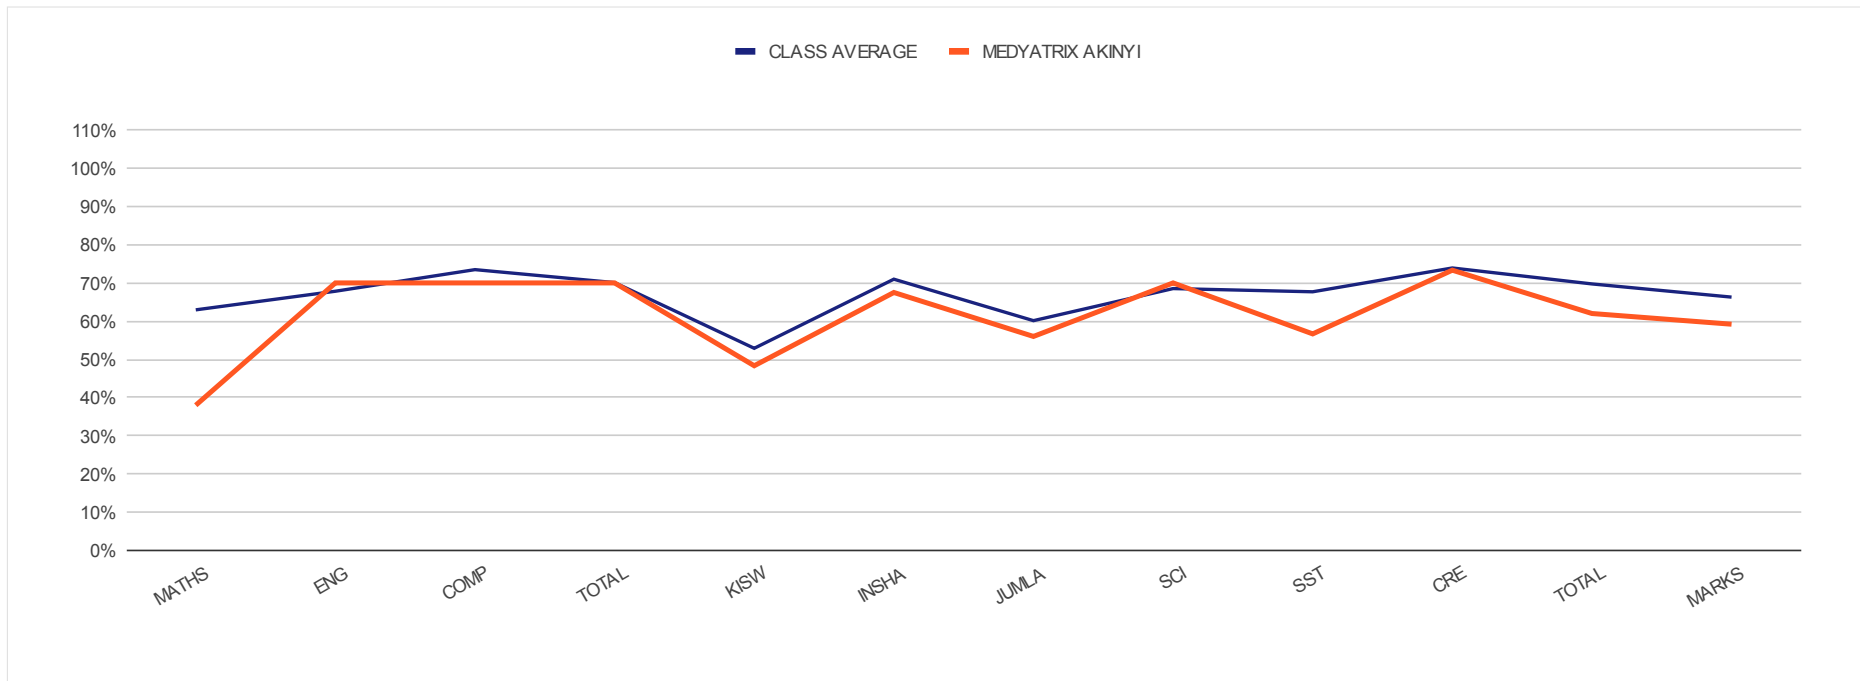

INDIVIDUAL REPORT FOR MEDYATRIX AKINYI

KENYA PRIVATE SCHOOLS END - TERM III 4TH EXAMINATION RESULTS

LEVEL : CLASS SEVEN

REGULAR PAPERS			MATHS	ENG	COMP	TOTAL	KISW	INSHA	JUMLA	SCI	SST	CRE	TOTAL MARKS	
CLASS AVERAGE	B	66%	63%	68%	73%	70%	53%	71%	60%	69%	68%	74%	70%	66%
MEDYATRIX AKINYI	B-	59%	38%	70%	70%	70%	48%	68%	56%	70%	57%	73%	62%	59%