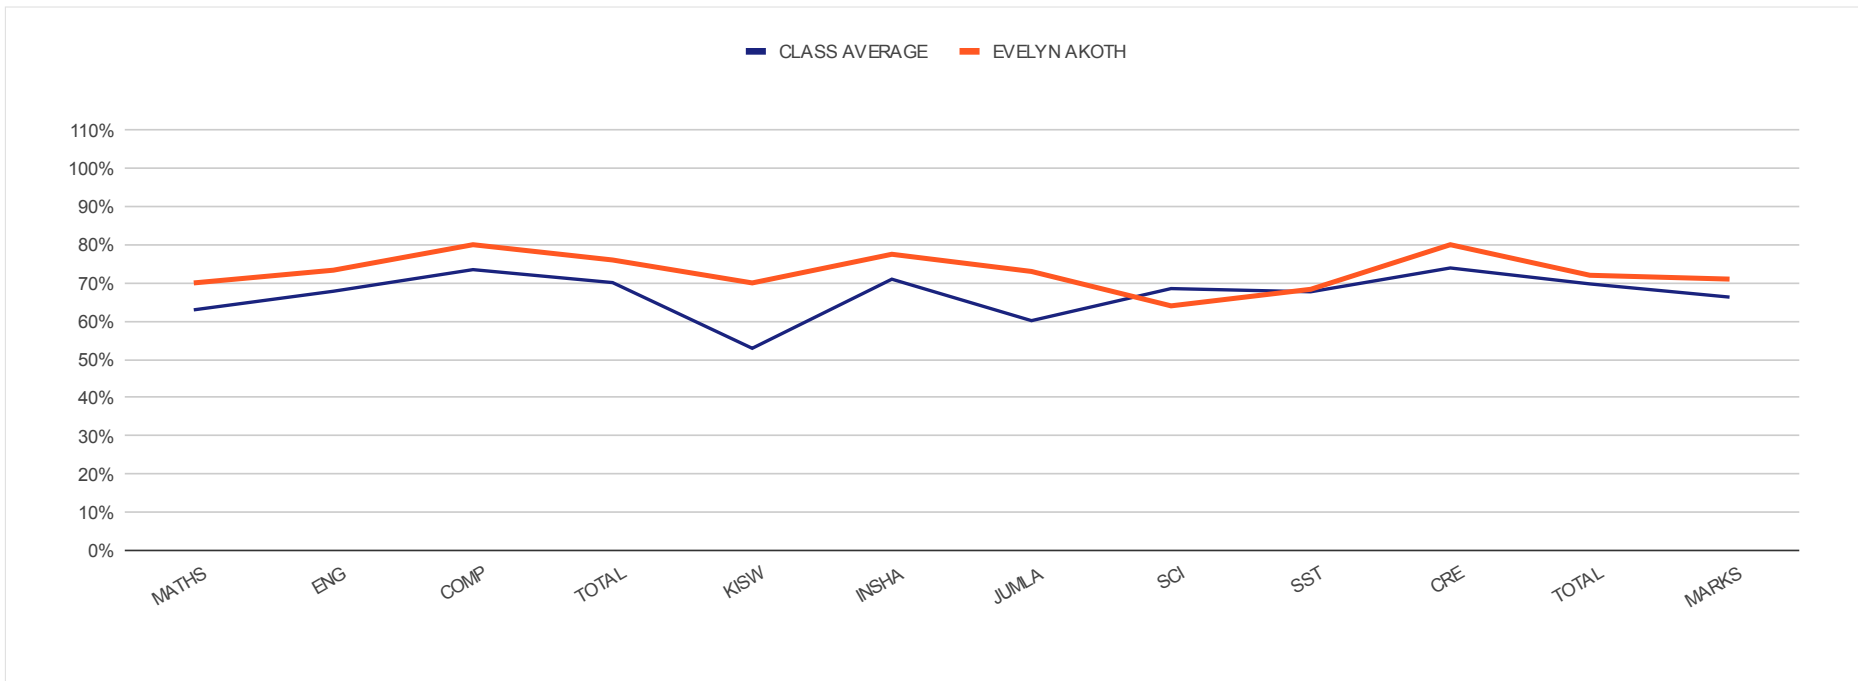

INDIVIDUAL REPORT FOR EVELYN AKOTH

KENYA PRIVATE SCHOOLS END - TERM III 4TH EXAMINATION RESULTS

LEVEL : CLASS SEVEN

REGULAR PAPERS	MATHS	ENG	COMP	TOTAL	KISW	INSHA	JUMLA	SCI	SST	CRE	TOTAL MARKS		
CLASS AVERAGE	B 66%	63%	68%	73%	70%	53%	71%	60%	69%	68%	74%	70%	66%
EVELYN AKOTH	B+ 71%	70%	73%	80%	76%	70%	78%	73%	64%	68%	80%	72%	71%