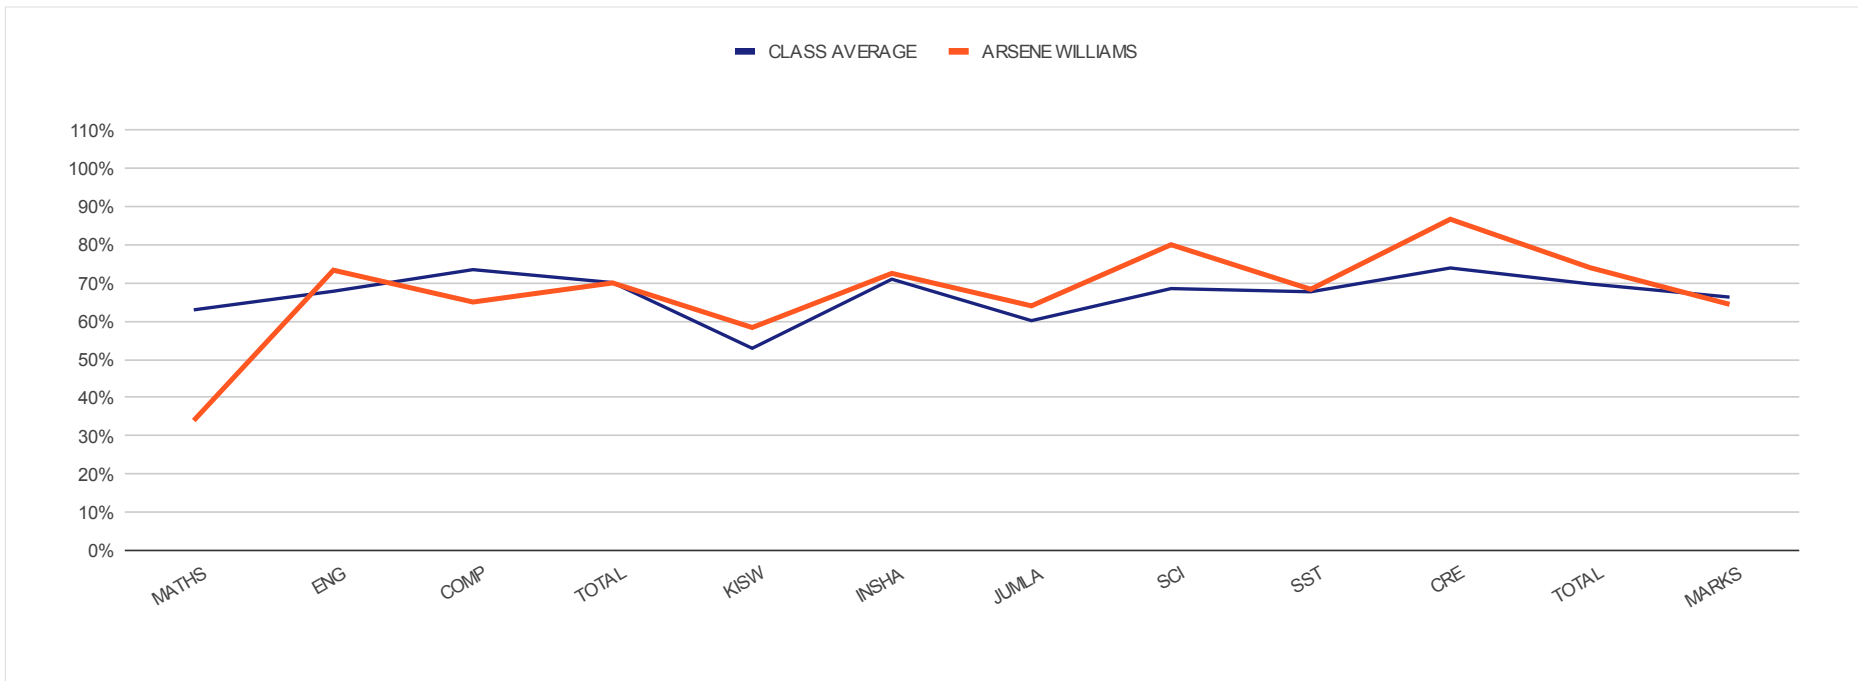

INDIVIDUAL REPORT FOR ARSENE WILLIAMS

KENYA PRIVATE SCHOOLS END - TERM III 4TH EXAMINATION RESULTS

LEVEL : CLASS SEVEN

REGULAR PAPERS			MATHS	ENG	COMP	TOTAL	KISW	INSHA	JUMLA	SCI	SST	CRE	TOTAL MARKS	
CLASS AVERAGE	B	66%	63%	68%	73%	70%	53%	71%	60%	69%	68%	74%	70%	66%
ARSENE WILLIAMS	B	64%	34%	73%	65%	70%	58%	73%	64%	80%	68%	87%	74%	64%