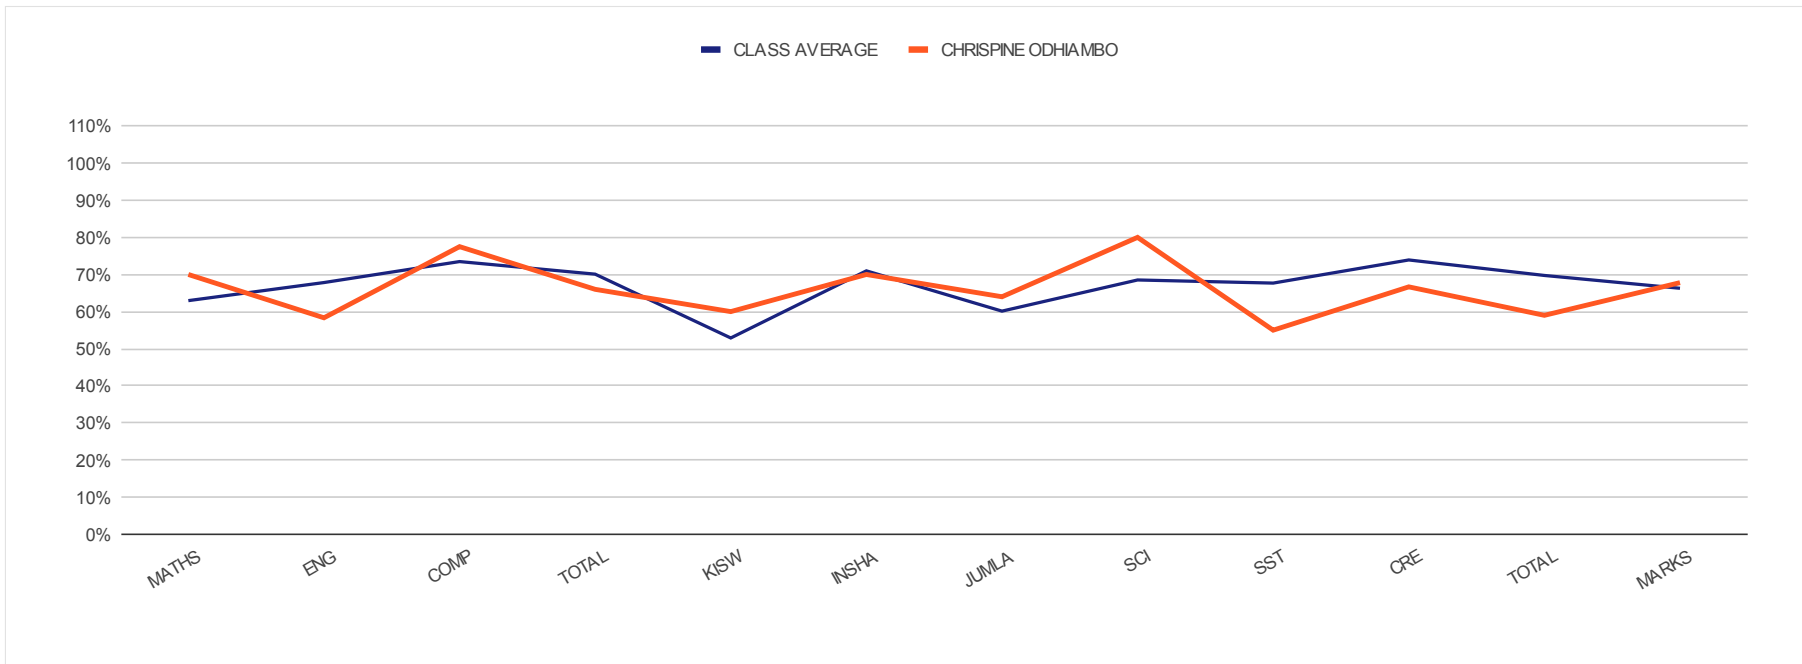

**INDIVIDUAL REPORT FOR
CHRISPINE ODHIAMBO**

KENYA PRIVATE SCHOOLS END - TERM III 4TH EXAMINATION RESULTS

LEVEL : CLASS SEVEN

REGULAR PAPERS			MATHS	ENG	COMP	TOTAL	KISW	INSHA	JUMLA	SCI	SST	CRE	TOTAL MARKS	
CLASS AVERAGE	B	66%	63%	68%	73%	70%	53%	71%	60%	69%	68%	74%	70%	66%
CHRISPINE ODHIAMBO	B	68%	70%	58%	78%	66%	60%	70%	64%	80%	55%	67%	59%	68%