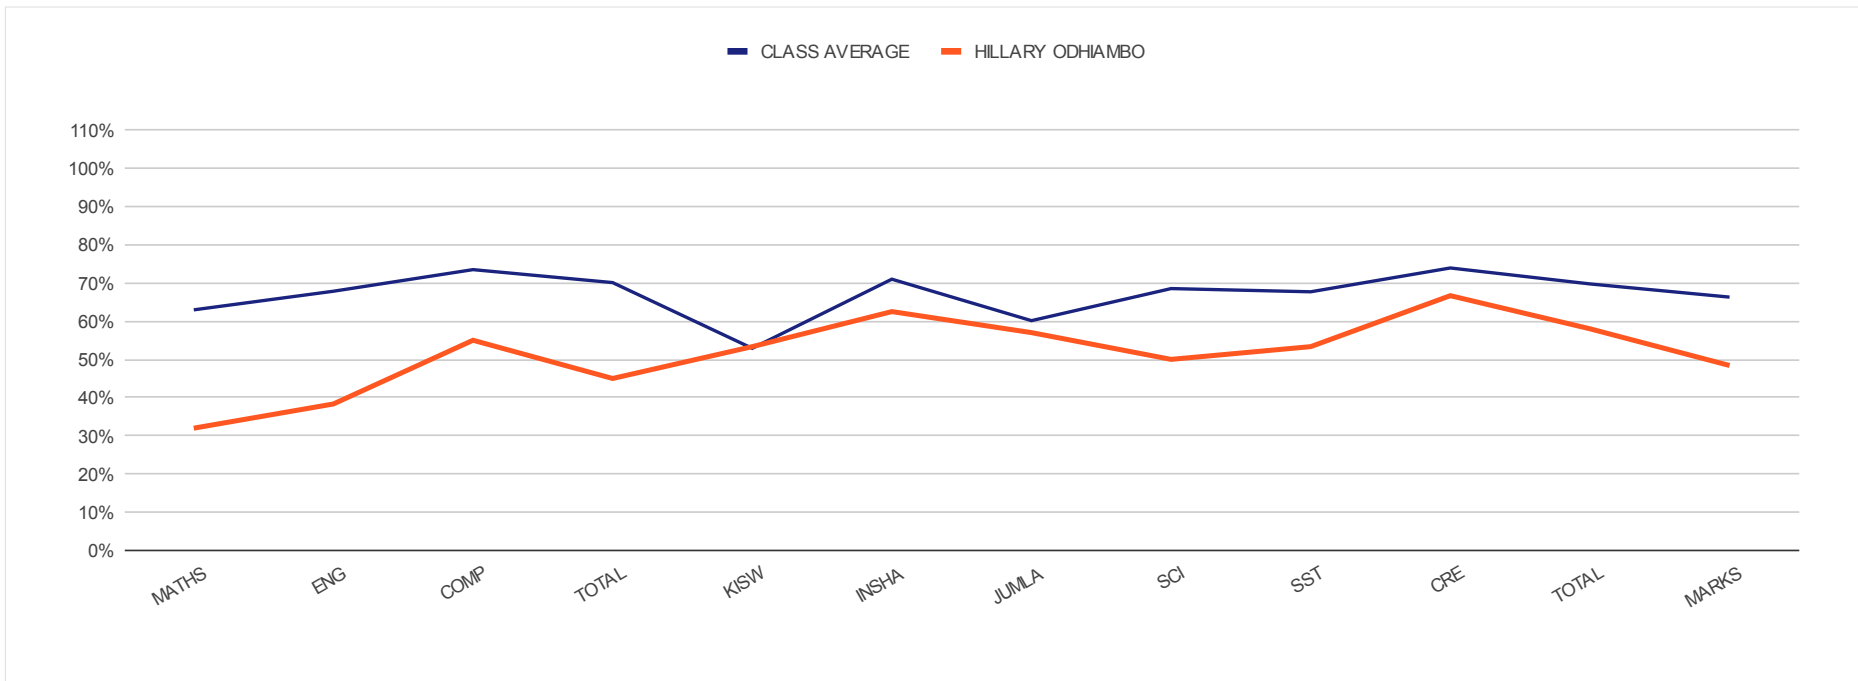

INDIVIDUAL REPORT FOR HILLARY ODHIAMBO

KENYA PRIVATE SCHOOLS END - TERM III 4TH EXAMINATION RESULTS

LEVEL : CLASS SEVEN

REGULAR PAPERS			MATHS	ENG	COMP	TOTAL	KISW	INSHA	JUMLA	SCI	SST	CRE	TOTAL	MARKS
CLASS AVERAGE	B	66%	63%	68%	73%	70%	53%	71%	60%	69%	68%	74%	70%	66%
HILLARY ODHIAMBO	C	48%	32%	38%	55%	45%	53%	63%	57%	50%	53%	67%	58%	48%